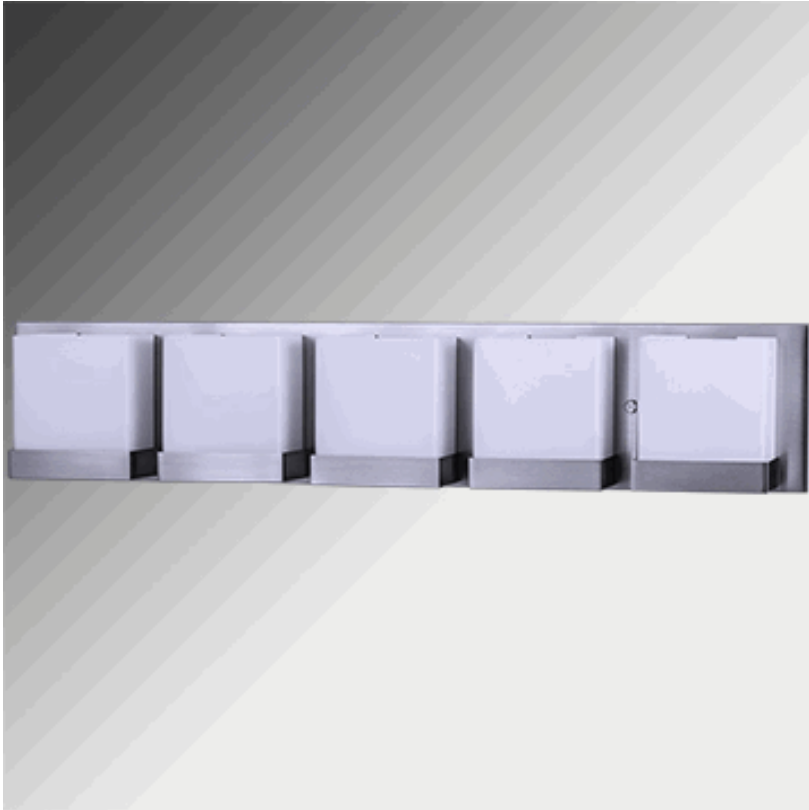

Lamp Specifications

4075V

ARKANSAS LIGHTING
S T A Y I L L U M I N A T E D

32-1/4"W Brushed Nickel Vanity, five medium base sockets, direct wire, with White Opal Matte Glass Shades. Recommend five 5 watt CFL bulbs. (bulbs not included)

Lamp Dimensions: 32-1/4"W, 6.5"H.4"D

Lamp Finish: Brushed Nickel

Switch: NA

Bulb Wattage: Recommend five 5 watt CFL bulbs

Cordset: direct wired

Socket: medium base

Base: NA

Extension: 4"D